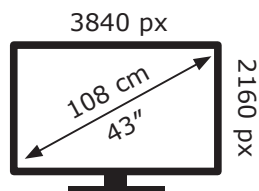

ENERGY

LG Electronics

43NANO796NE

65 kWh/1000h

ABCDEF**G**

83 kWh/1000h

2019/2013