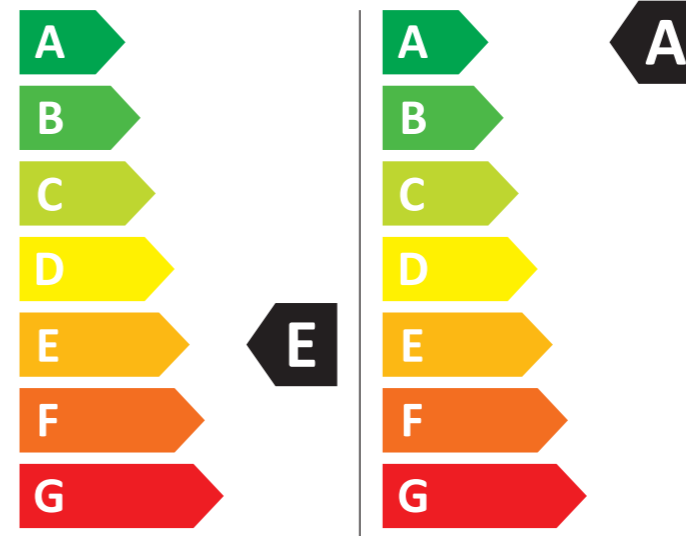

# ENERG

LG

F4DV7010S2S

391 kWh/100

53 kWh/100

ABCDEFG

71 dB  
ABCD

2019/2014